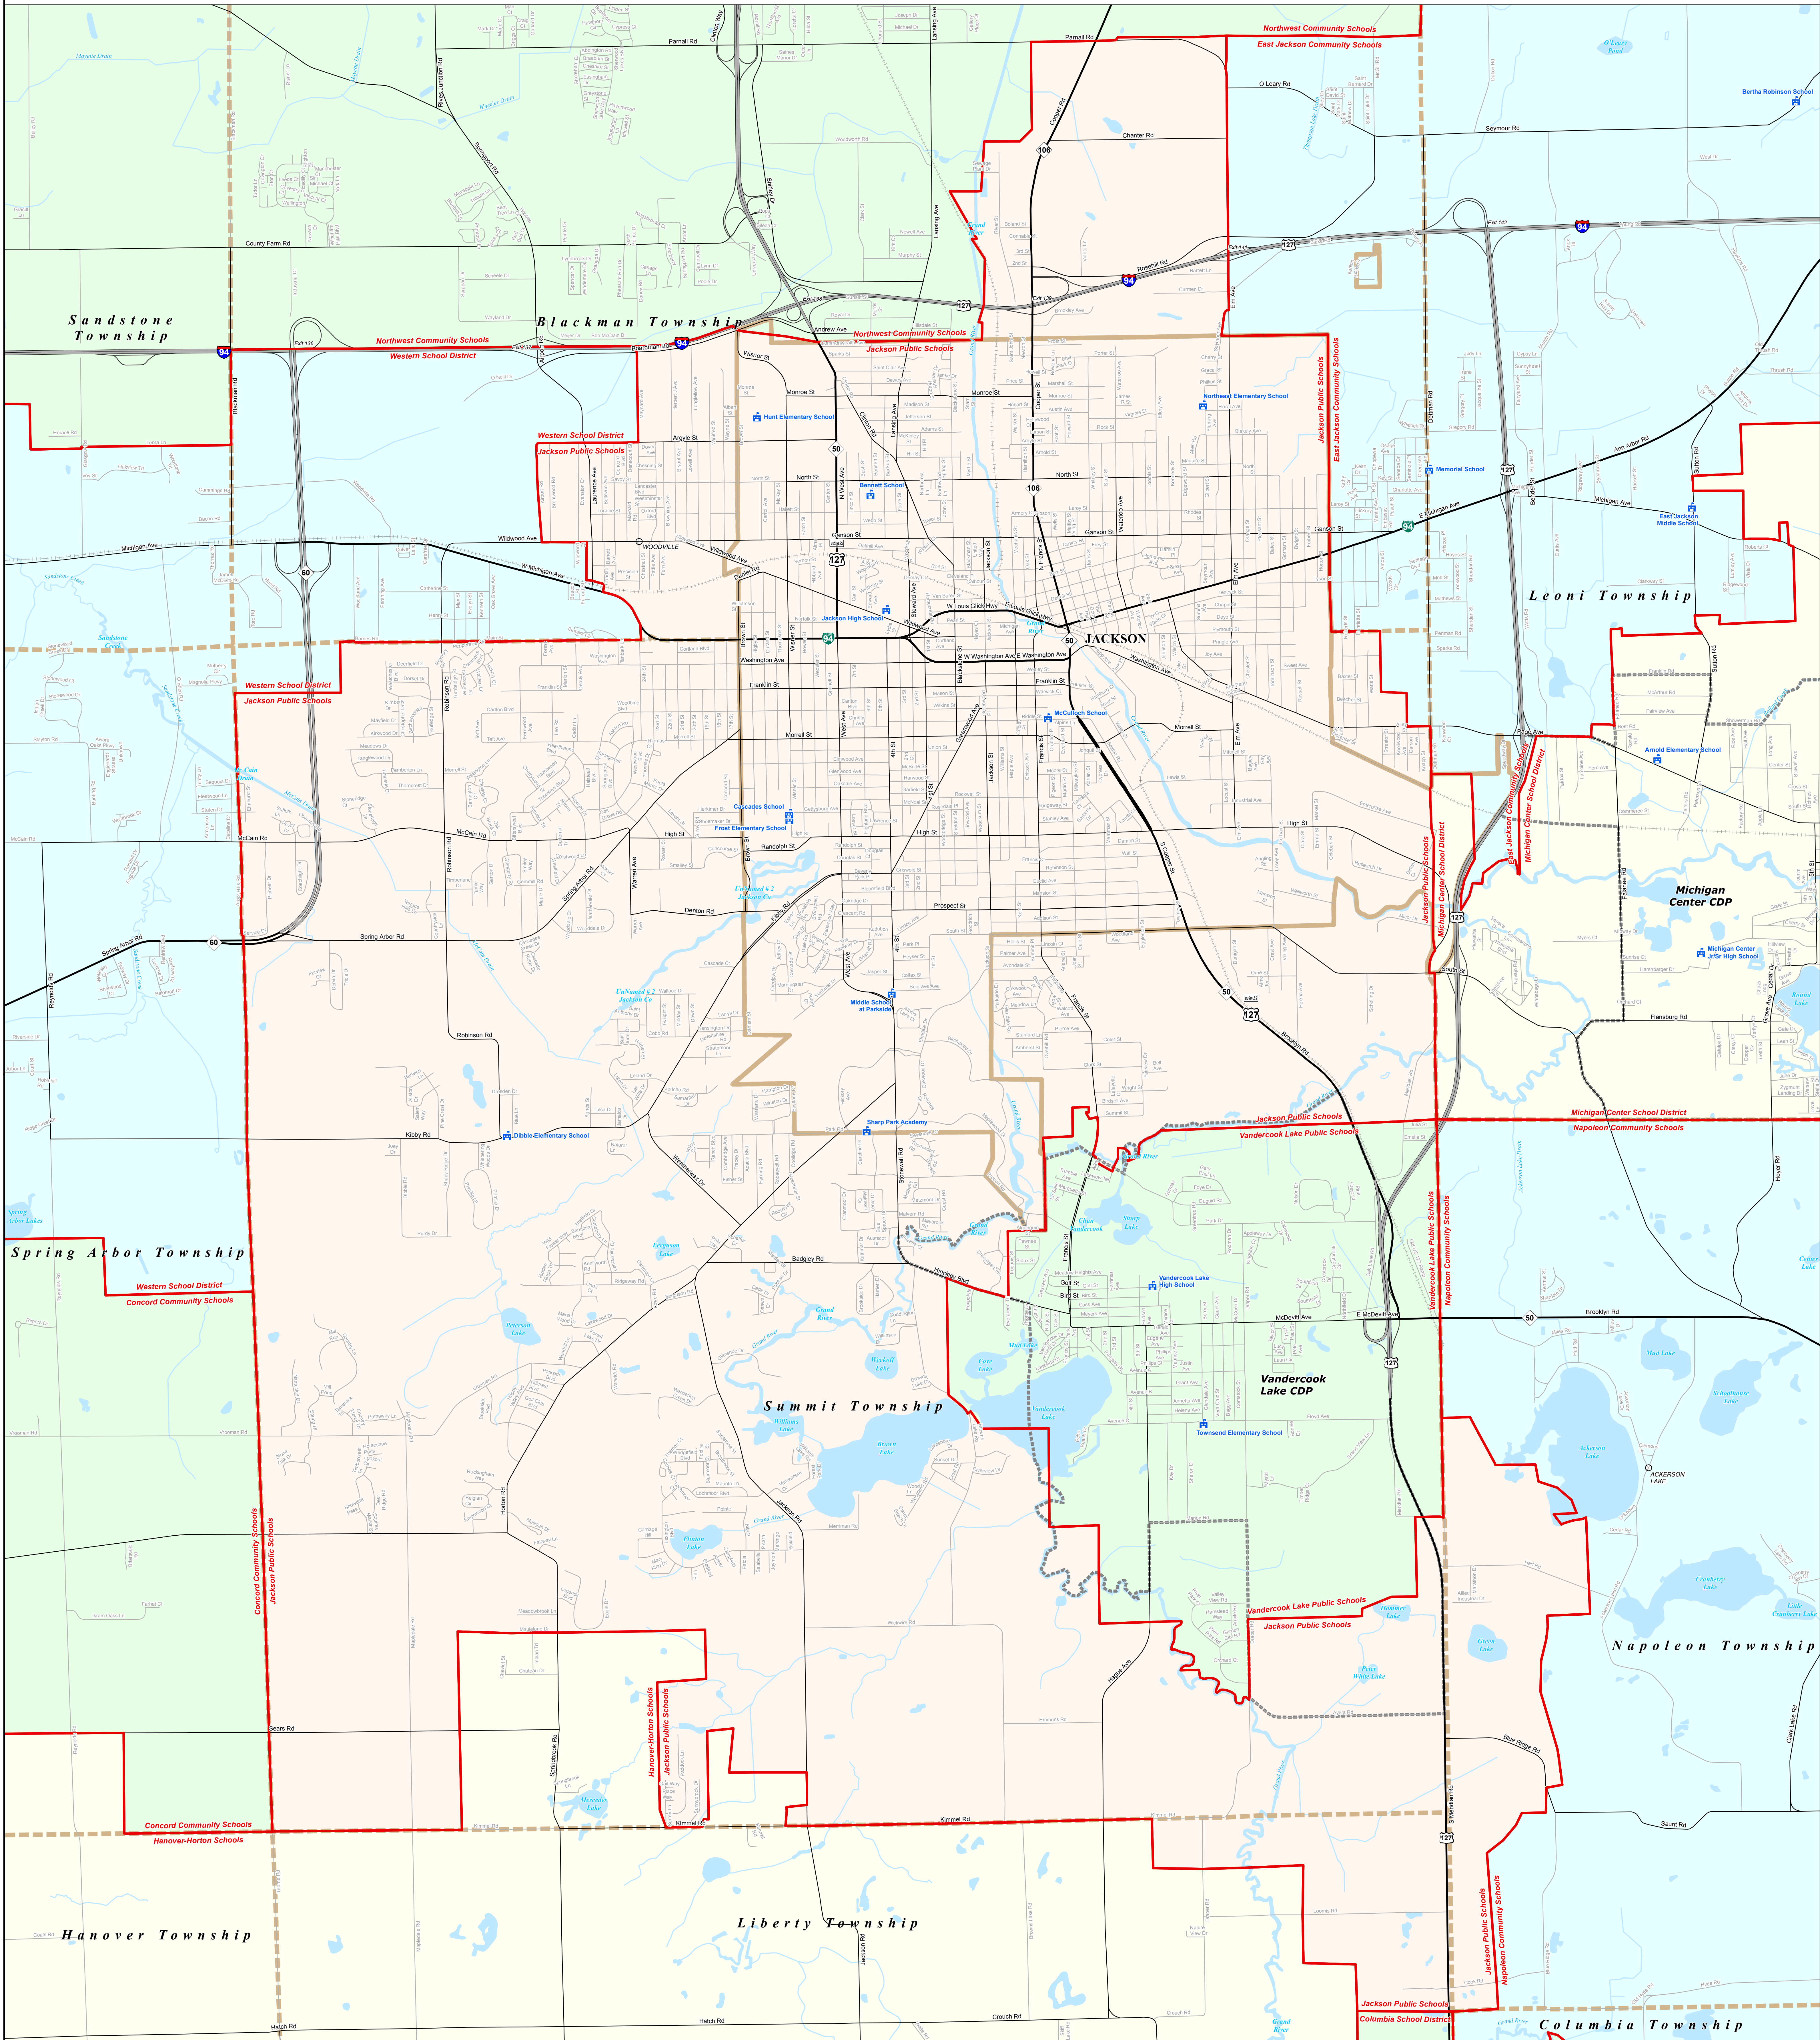

JACKSON PUBLIC SCHOOLS

Jackson ISD

0 0.25 0.5 1 Miles

*Note: Non K-12 School Districts identified with Asterisk (*) in Name

11/14/13

- School District - County - City - Township - Village - Census Designated Place	- School - Freeway - Highway - Primary Road - Local Road	- Railroad - Water Feature - River, Stream, or Drain

Source: Michigan Geographic Framework, v13a